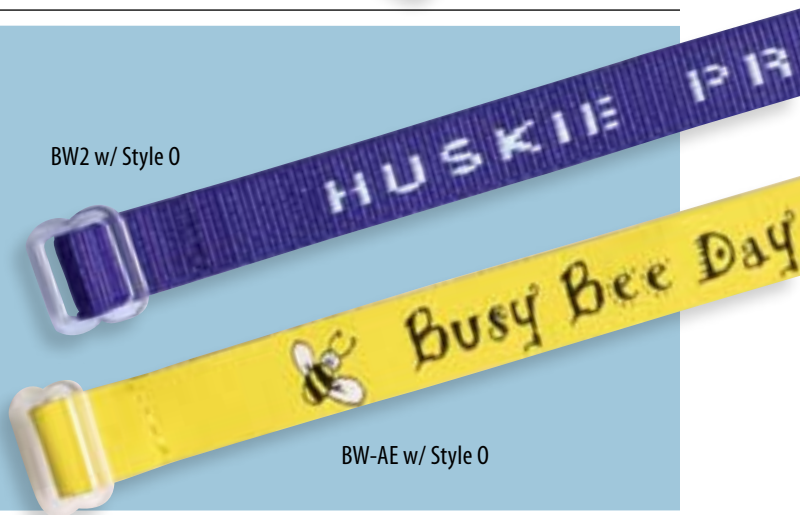

Base item pricing does not include hardware options or styles.

For complete Lanyard pricing and product information, please see pages 8-14. For Personalization, see page 81.

ID Holders

IH-ICAJ

ID Holders

Elite includes up to 8 colors.

Item	Size	50	100	250	500	1000
IH-ICAJ	3" x 5.63"	\$3.80	\$3.60	\$3.20	\$3.00	\$2.80

For more ID Holder information, please see page 15.

Vinyl ID Key Rings

4" x 3" (closed) w/ large split ring.
\$1.60(A)
Available in black only.

WRISTBANDS

More Bright Ideas

Show school spirit, charitable support and corporate identification with WOV-IN® wristbands.

Item	Width/Type	50	100	250	500	1000
BW2 w/ style 0	1/2" x 10" Classic	\$1.70	\$1.54	\$1.46	\$1.34	\$1.26
BW-AE w/ style 0	1/2" x 10" Elite	\$2.02	\$1.82	\$1.74	\$1.58	\$1.50

For Elite artwork

BW2 w/ Style 0

BW-AE w/ Style 0

FOR MORE WRISTBAND INFORMATION, PLEASE SEE PAGES 18-19.