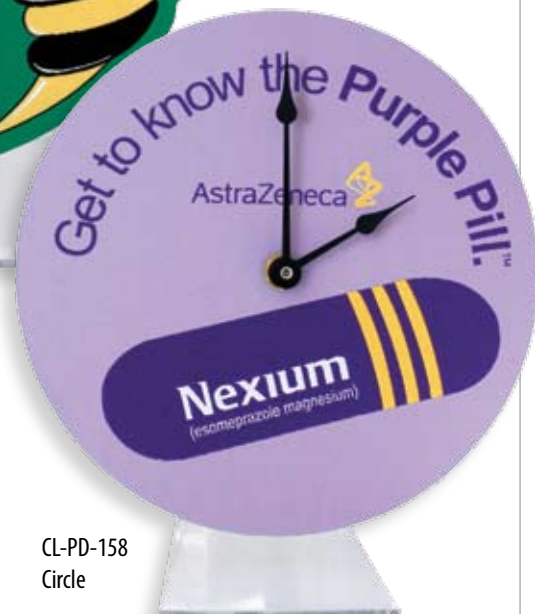

CL-PD-158 Circle